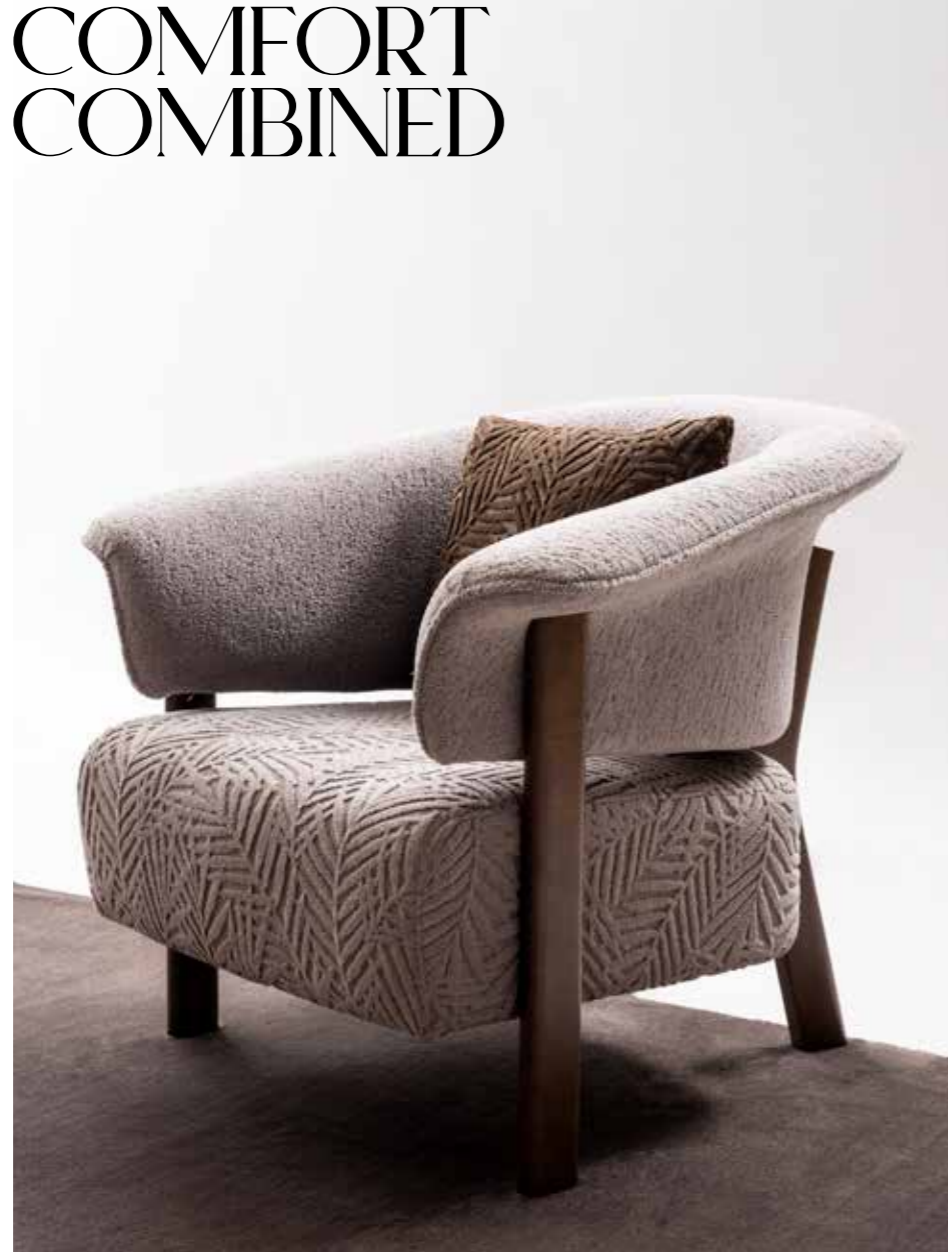

AESTHETIC AND COMFORT COMBINED

Luna Armchair

Luna brings together aesthetics and nature. Its carefully prepared fabrics and modern look adapt to every living space.

ÜRÜN HAKKINDA
DAHA FAZLA BİLGİ İÇİN
DOKUNUN

TOUCH FOR MORE
INFORMATION ABOUT
THE PRODUCT

Technical Details

LUNA

GENERAL INFORMATION

DIMENSIONS DIMENSIONS ARE STATED IN CM.

3 SEATER SOFA
D/D: 95 G/W: 230 Y/H: 86

LEG COLOUR