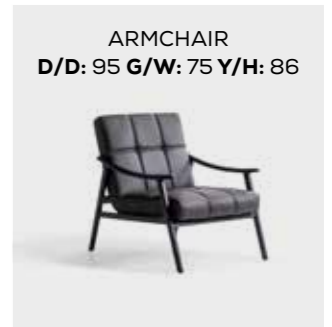

TOUCH FOR MORE
INFORMATION ABOUT
THE PRODUCT

Technical Details

EXENCE CORNER

GENERAL INFORMATION

MODULAR STRUCTURE PROVIDES
UNLIMITED OPTIONS

DIMENSIONS

 DIMENSIONS ARE STATED IN CM.

LEG COLOUR